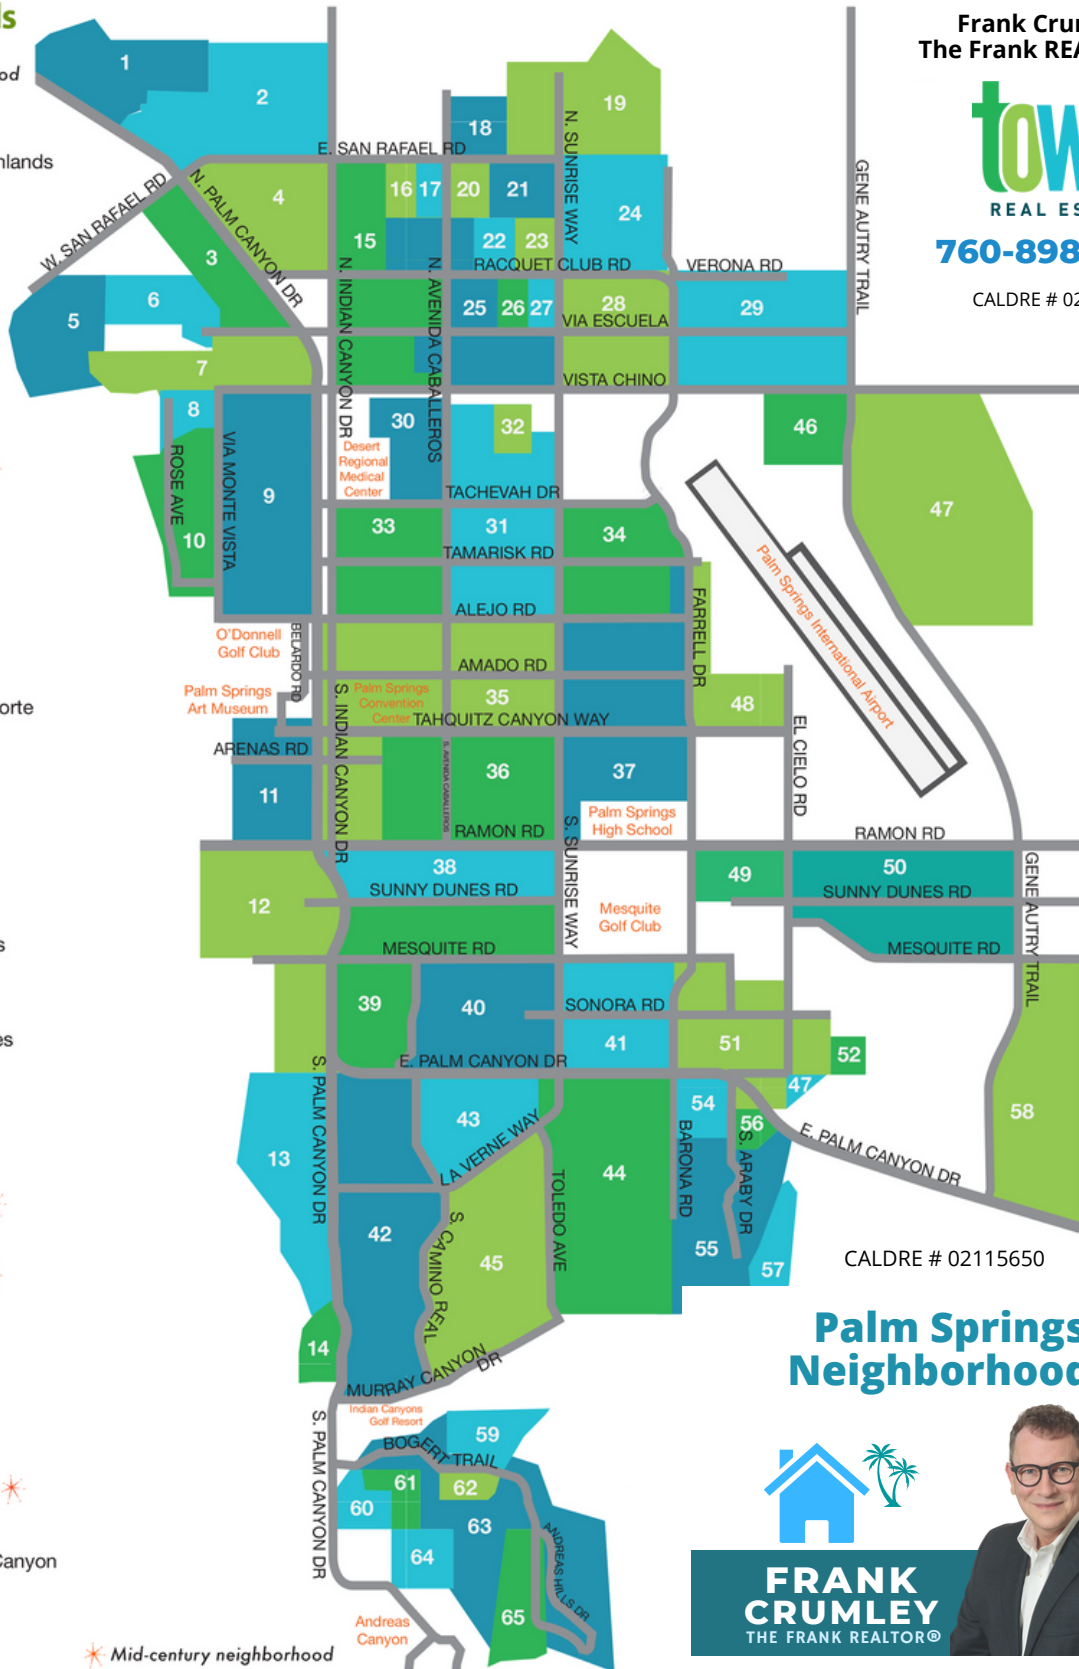

# The Communities of Palm Springs

## Palm Springs Neighborhoods

this star denotes a  
\* Mid-century neighborhood

- 1 Mountain Gate
- 2 Desert Gateway Highlands
- 3 Chino Canyon
- 4 Raquet Club West
- 5 Desert Palisades
- 6 Tuscany Heights
- 7 Little Tuscany
- 8 Las Palmas Heights
- 9 Old Las Palmas
- 10 Vista Las Palmas \*
- 11 Tennis Club
- 12 Tahquitz Canyon
- 13 The Mesa
- 14 Cahuilla Hills
- 15 Raquet Club East \*
- 16 Park San Rafael
- 17 Sundance Resort
- 18 Vintage Palms
- 19 Four Seasons
- 20 Murano
- 21 Sunrise Palms
- 22 Quail Point
- 23 Enclave at Sunrise
- 24 Desert Park Estates
- 25 Victoria Park/Vista Norte
- 26 PS Colony
- 27 Flora Vista
- 28 Ranch Club Estates
- 29 Gene Autry
- 30 El Mirador
- 31 Ruth Hardy Park
- 32 Colony El Mirador
- 33 Movie Colony
- 34 Sun Villas
- 35 Central Palm Springs
- 36 Baristo
- 37 Sunrise Park \*
- 38 Warm Sands
- 39 Tahquitz River Estates
- 40 Deepwell \*
- 41 Sonora Sunrise
- 42 Canyon Corridor
- 43 Twin Palms \*
- 44 Smoke Tree Ranch
- 45 Indian Canyons \*
- 46 El Rancho Estates \*
- 47 Escena
- 48 Sunmor \*
- 49 Little Beverly Hills \*
- 50 Demuth Park
- 51 Los Compadres
- 52 Park Escoba
- 53 Ridgeview
- 54 Araby Commons
- 55 Araby Cove
- 56 Luminare
- 57 Southridge
- 58 Tahquitz Golf Resort \*
- 59 Monte Soreno
- 60 Alta
- 61 Estancias at South Canyon
- 62 Andreas Palms
- 63 Andreas Hills
- 64 Bella Monte
- 65 Parc Andreas